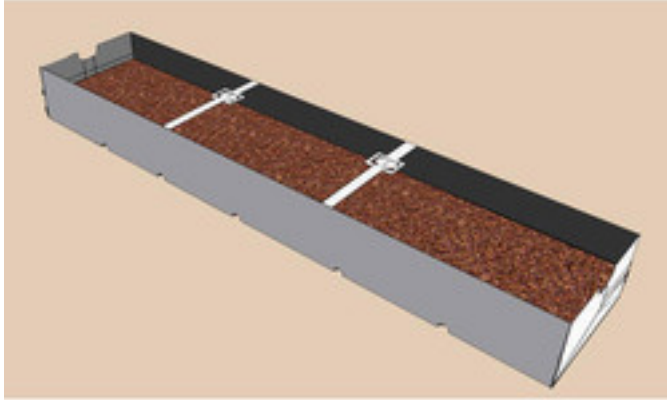

PVC 210 Open Type Mapal Strawberries Soilless Trough

This Strawberries soilless trough is suitable for growing, strawberries, lettuce, kitchen garden, terrace farming. This holds the media and allows the plant's root to spread in the container. This product is having a UV Guarantee of 5 years but you can expect a life of 10 years plus from these products

Product Detail

Minimum Order Quantity	10 units
Type	Open
Material	PVC
Length	1 meter
Color	White
Delivery Time	Immediate
Port of Dispatch	Hosur / Ahmedabad

Agriplast Tech India Private Limited

Survey No. 426/ 3B-1B, Nallur Village, Opp Nallur Government High School,
Hosur Panchayat Union & Taluk, Krishnagiri Dist - 635 103, Tamil Nadu, INDIA